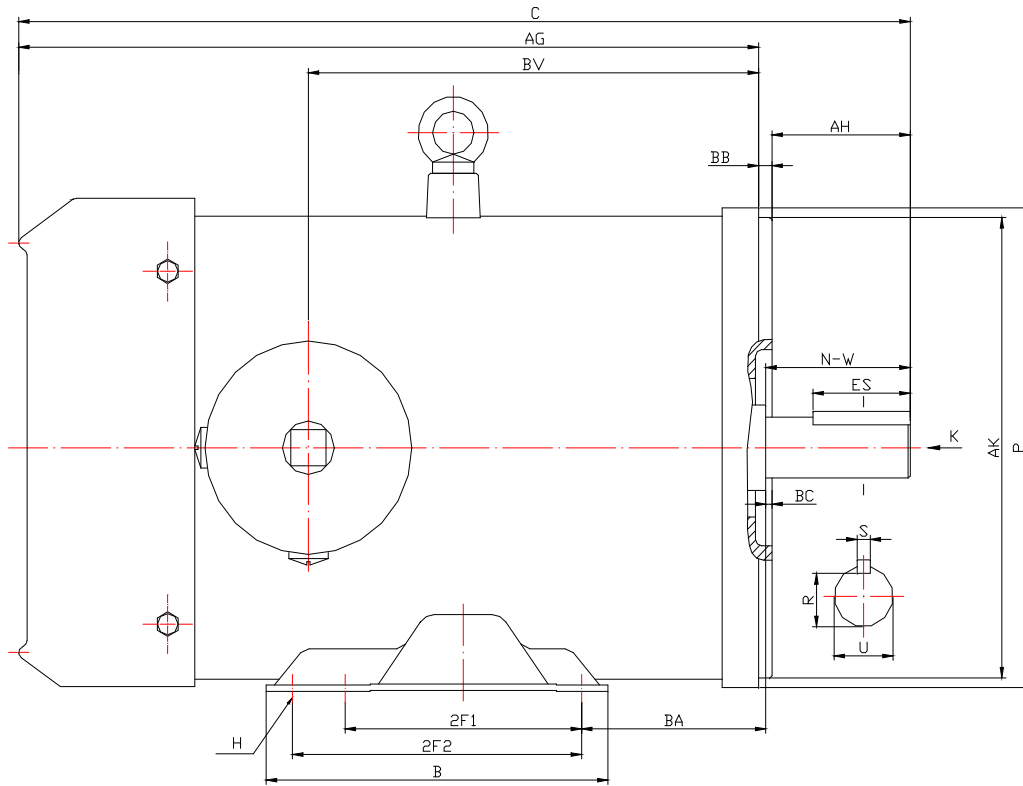

Orientation

										HP	RPM	Frame	WGT lb	MQSP / MPSP-206T	
A	B	C	D	G	H		E	2E	2F1	2F2	2	1200	184TC	100,0	Stainless Steel 304, IP66
8.80"	6.50"	17.0"	4.50"	0.118"	0.71 * 0.47"		3.75"	7.50"	4.50"	5.50"					
P	AK	AJ	AH	AG	BA	BB	BC	BF		O	T				
8.85"	8.50"	7.250"	2.62"	14.13"	3.50"	0.25"	0.12"	4 * 1/2-13"		1.45"	6.50"				
U	R	S	ES	NW	AA	AB	BD	BV	DE Brg	ODE Brg					
1.125"	0.986"	0.250"	1.78"	2.75"	1/2" NPT	7.00"	3.95"	8.50"	6308	6306	Revised: Oct. 2018				