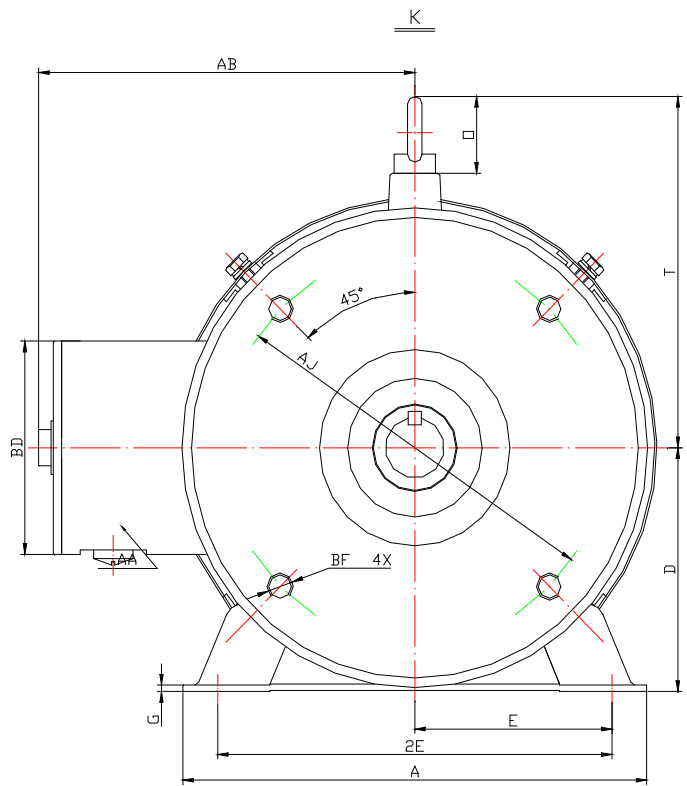

Orientation

										HP	RPM	Frame	WGT lb	MQSP / MPSP-206T	
A	B	C	D	G	H		E	2E	2F1	2F2	2	1200	184TC	100,0	Stainless Steel 304, IP66
8.80"	6.50"	17.0"	4.50"	0.118"	0.71 * 0.47"		3.75"	7.50"	4.50"	5.50"					
P	AK	AJ	AH	AG	BA	BB	BC	BF		O	T				
8.85"	8.50"	7.250"	2.62"	14.13"	3.50"	0.25"	0.12"	4 * 1/2-13"		1.45"	6.50"				
U	R	S	ES	NW	AA	AB	BD	BV	DE Brg	ODE Brg					
1.125"	0.986"	0.250"	1.78"	2.75"	1/2" NPT	7.00"	3.95"	8.50"	6308	6306	Revised: Oct. 2018				